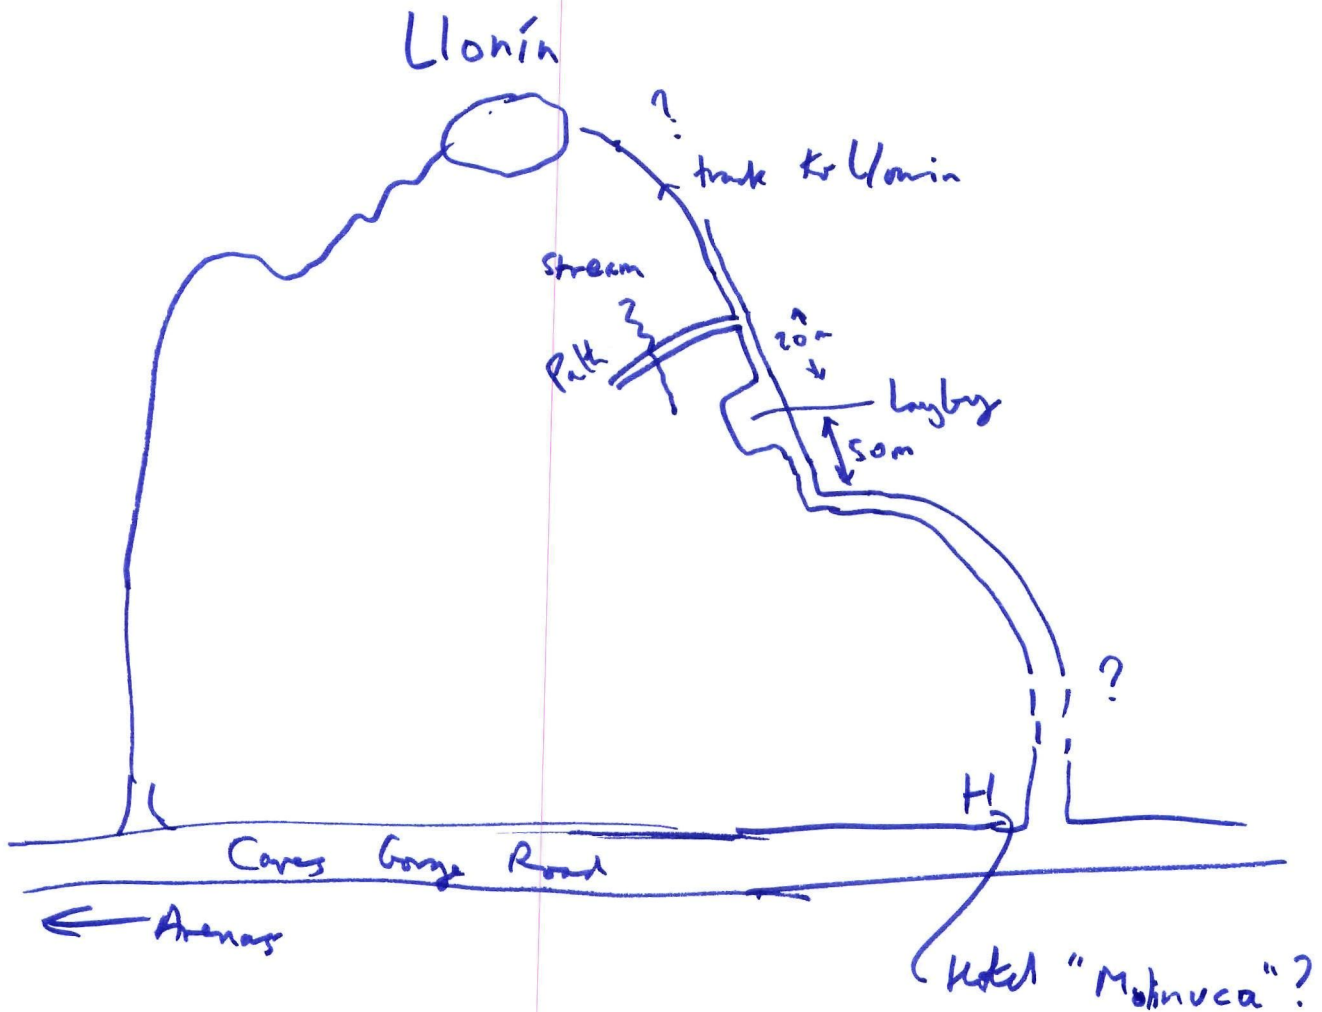

Cueva Lonin directions

Jim Thomson 2007.06.16

Cave is very pretty

v. close when cross stream on path shown above..